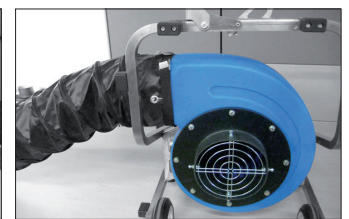

Ventilation positive and negative

Folding handle with locking system

Detail of the quick installation system of the hoses on the tool mouth

TECHNICAL CHARACTERISTICS	AV 28 E - ELECTRIC
Weight (kg)	21
Dimension LxPxH (cm)	60x57x74
Mouth diameter	200 mm (8")
Engine power	1,5 KW - 230 V 50 Hz
ON/OFF Swicht	on the motor with emergency button
Volute and fan	polyetilene
Air flow	2100 m ³ x h @2900 fan speed
Inclination	yes, in 3 positions

Practical centrifugal ventilator/aspirator with 230 V electric motor. Powerful and easy transportable its use is mandatory by law for putting in safety conditions an ambient before and during operations in closed environment that could be dangerous or explosive like tunnels, basements, manholes, silos, large tanks, holds, wells, petrochemical plants, gas stations, mines, laboratories, narrow trenches, sewers ducts, gas distribution networks, ecc. Extremely light can be inclined and used in more positions, can be used with or without the flexible hose, flexible hoses are needed when the air has to be transported IN or FROM a precise point, without hoses can be used as positive ventilator blower to make a powerful and direct "air wall". The volute and impeller are in robust polyetilene and polypropylene materials invulnerable to water, rust and corrosion, the frame is in indestructible stainless steel